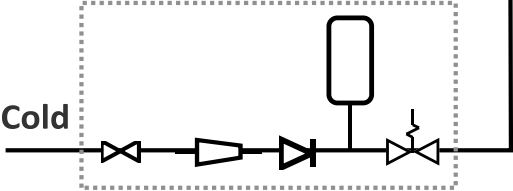

4 x Rinnai Direct To The Outlet

Unvented Kit

-  - System Isolation Valve
-  - Strainer
-  - Pressure Reducing Valve
-  - Non Return Valve
-  - Expansion Vessel
-  - Pressure Relief Valve

Note.
 Water must reach set temperature within 1 minute at the furthest outlet