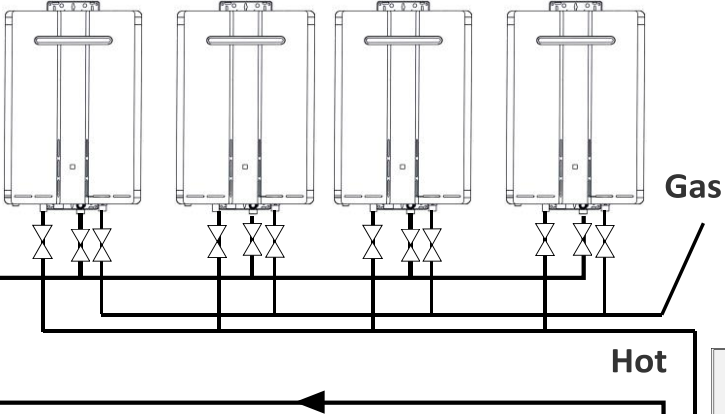

4 x Rinnai Direct To The Outlet

Unvented Kit

-  - System Isolation Valve
-  - Strainer
-  - Pressure Reducing Valve
-  - Non Return Valve
-  - Expansion Vessel
-  - Pressure Relief Valve

Note.
 Water must reach set temperature within 1 minute at the furthest outlet